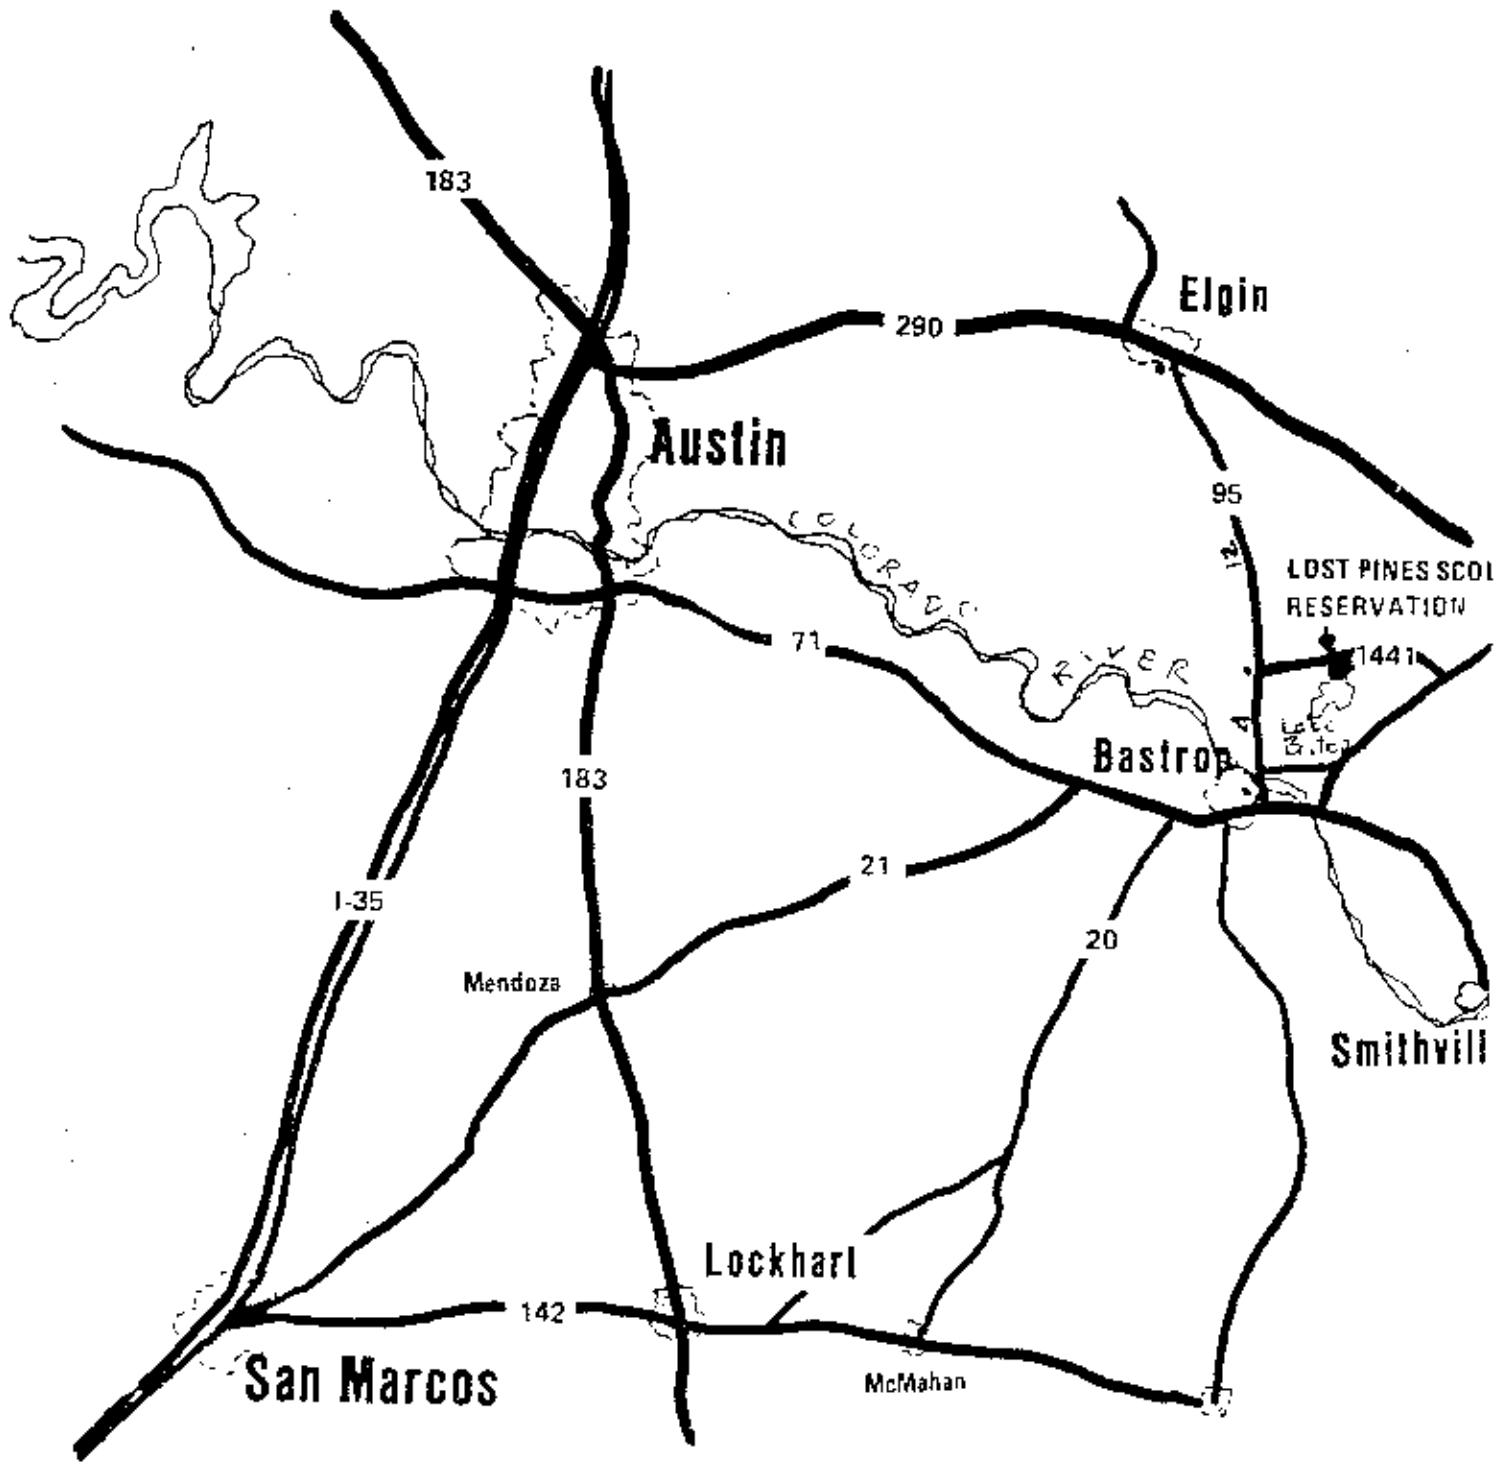

LOST PINES SCOUT RESERVATION

CAPITOL AREA COUNCIL BOY SCOUTS OF AMERICA
AUSTIN, TEXAS

LOSTPINE REV 9/30/96

BY TOM HOFFRANK, SR T59, BC-390

183

Elgin

290

Austin

95

LOST PINES STATE RESERVATION

71

1441

Bastrop

183

I-35

Mendoza